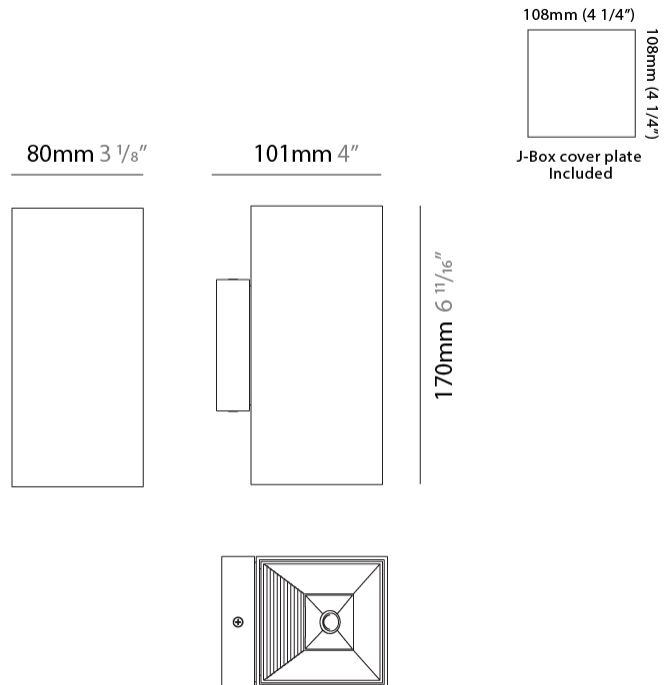

DAU SINGLE SURFACE

D93152R9-

base number Finish
Options

PROJECT
TYPE
SPECIFIER
QUANTITY
DATE

1. To build a product code in our configurator select the specify button on the base model # product page
2. To build a manual product code on this datasheet choose from the options listed below in blue font and add the suffix to the base model #

GENERAL

Series: Dau
Subseries: Dau Single
Brand: Milan
Division: Design
Mounting Type: Surface
Mounting Location: Wall
Subcategory: Up/Down Light

PHYSICAL

Shape: Rectangle
Length (mm): 80
Length (in): 3 1/8
Height (mm): 170
Height (in): 6 11/16
Extension (mm): 101
Extension (in): 4
Light Distribution: Direct / Indirect
Fixture Finish: BAL / MWL / BSL
Fixture Material: Extruded Aluminum

ELECTRICAL

Lamp Type: LED
Input Wattage (W): 14
Dimming: Electronic Low Voltage Dimming
Input Voltage (V): 120Vac Direct Line

LED

Number of LEDs: 2
Color Temperature (°K): 3000
Max. Delivered Lumen (lm): 1330
CRI: >90 CRI
Lamp Life (hrs): 50000

OPTICAL

RATINGS AND CERTIFICATIONS

Certified By: Certified for North American Standards
IP rating: IP44